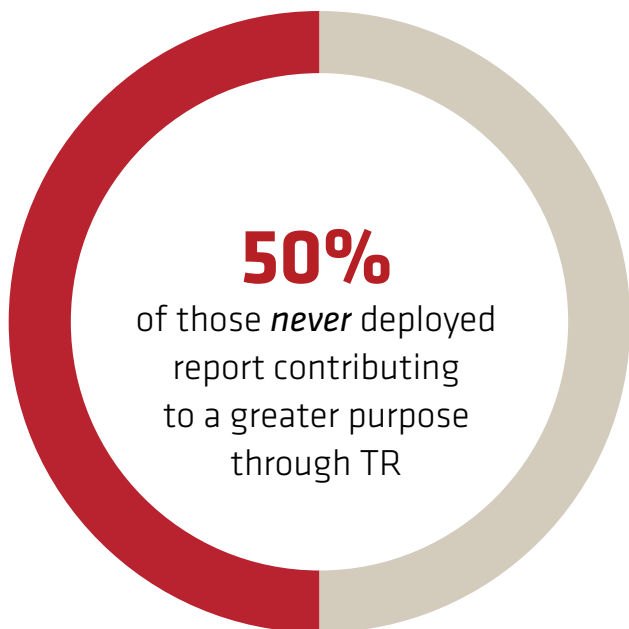

An efficient response starts long before the bat signal goes up. In 2016, we expanded into recovery and mitigation operations. By identifying areas that have slow to recover from past disasters, or by pinpointing locations that are at risk for future disasters, we began planning operations to assist these vulnerable communities while simultaneously providing Team Rubicon members valuable training in response-like scenarios.

 15
communities assisted

Membership Impact Survey Results

Each year, we deploy a survey to Team Rubicon members to gain a better insight into who to determine who our volunteers are and how continued service impacts their lives.

45,000+
total volunteers

1,374
volunteers deployed
in 2016

70%
of volunteers are under 50

79%
of volunteers have a degree
(Associate, BA, MA, PhD, Votech, etc)

PURPOSE

92%
report meaningful service with TR