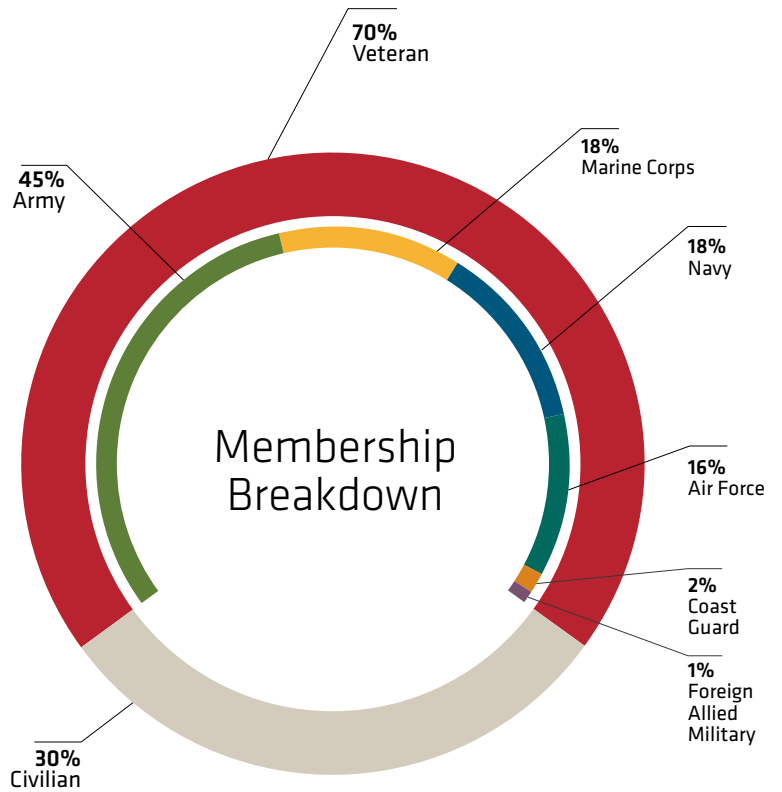

An efficient response starts long before the bat signal goes up. In 2016, we expanded into recovery and mitigation operations. By identifying areas that have slow to recover from past disasters, or by pinpointing locations that are at risk for future disasters, we began planning operations to assist these vulnerable communities while simultaneously providing Team Rubicon members valuable training in response-like scenarios.

 15
communities assisted

Membership Impact Survey Results

Each year, we deploy a survey to Team Rubicon members to gain a better insight into who to determine who our volunteers are and how continued service impacts their lives.

45,000+
total volunteers

1,374
volunteers deployed
in 2016

70%
of volunteers are under 50

79%
of volunteers have a degree
(Associate, BA, MA, PhD, Votech, etc)

PURPOSE

92%
report meaningful service with TR