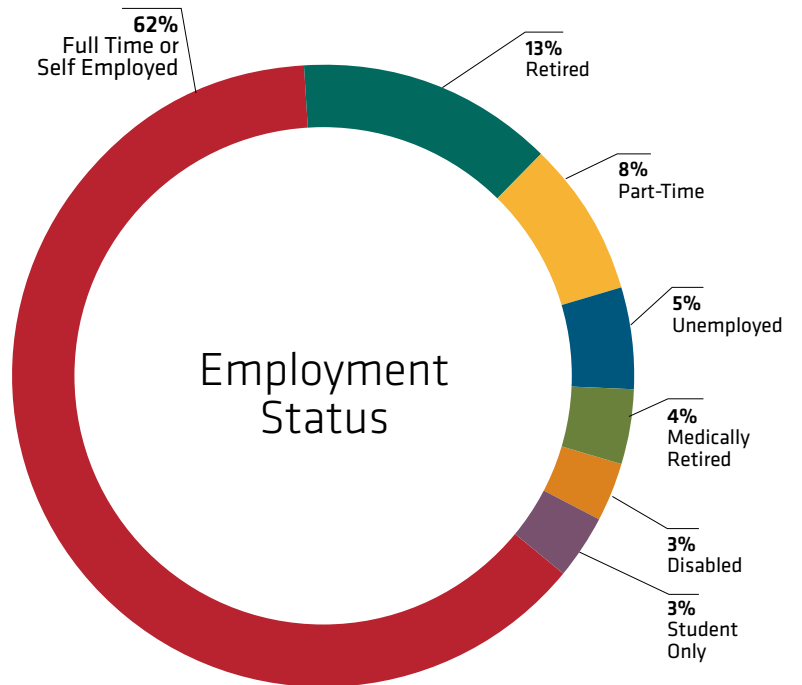

 15
communities assisted

Membership Impact Survey Results

Each year, we deploy a survey to Team Rubicon members to gain a better insight into who to determine who our volunteers are and how continued service impacts their lives.

45,000+
total volunteers

1,374
volunteers deployed
in 2016

70%
of volunteers are under 50

79%
of volunteers have a degree
(Associate, BA, MA, PhD, Votech, etc)

PURPOSE

92%
report meaningful service with TR