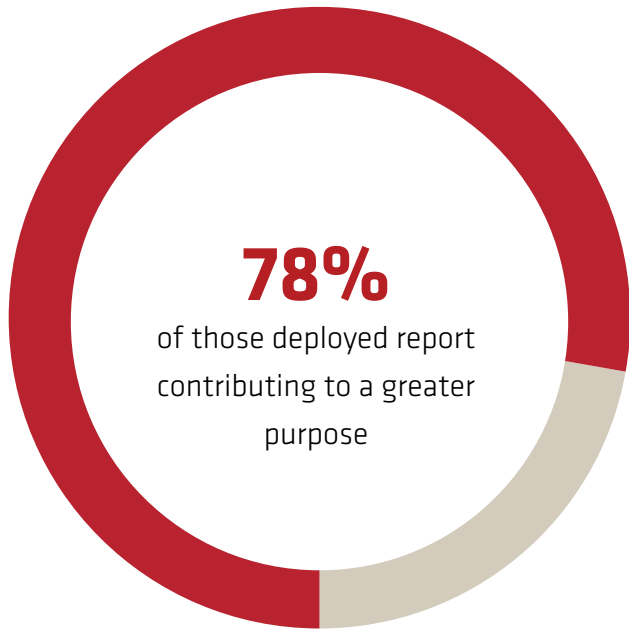

With the ability to safely operate heavy equipment like skid steers and excavators, we're able to remove debris and demolish damaged structures in a fraction of the time it would take a strike team with hand tools to accomplish the same job. In short, it means we're able to help more homeowners start rebuilding sooner.

An efficient response starts long before the bat signal goes up. In 2016, we expanded into recovery and mitigation operations. By identifying areas that have slow to recover from past disasters, or by pinpointing locations that are at risk for future disasters, we began planning operations to assist these vulnerable communities while simultaneously providing Team Rubicon members valuable training in response-like scenarios.

 15
communities assisted

Membership Impact Survey Results

Each year, we deploy a survey to Team Rubicon members to gain a better insight into who to determine who our volunteers are and how continued service impacts their lives.

45,000+
total volunteers

1,374
volunteers deployed
in 2016

70%
of volunteers are under 50

79%
of volunteers have a degree
(Associate, BA, MA, PhD, Votech, etc)

PURPOSE

92%
report meaningful service with TR